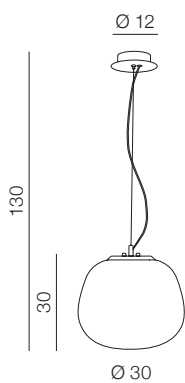

# Felipe

new

66

**Felipe 30**

**AZ3181**

(black/white)

E27 1x Max 40W only LED  
metal/glass

**Felipe 45**

**AZ3182**

(black/white)

E27 1x Max 40W only LED  
metal/glass