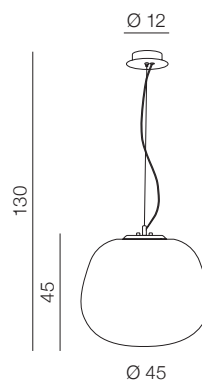

# Felipe

new

66

**Felipe 30**

**AZ3181**

(black/white)

E27 1x Max 40W only LED  
metal/glass

**Felipe 45**

**AZ3182**

(black/white)

E27 1x Max 40W only LED  
metal/glass