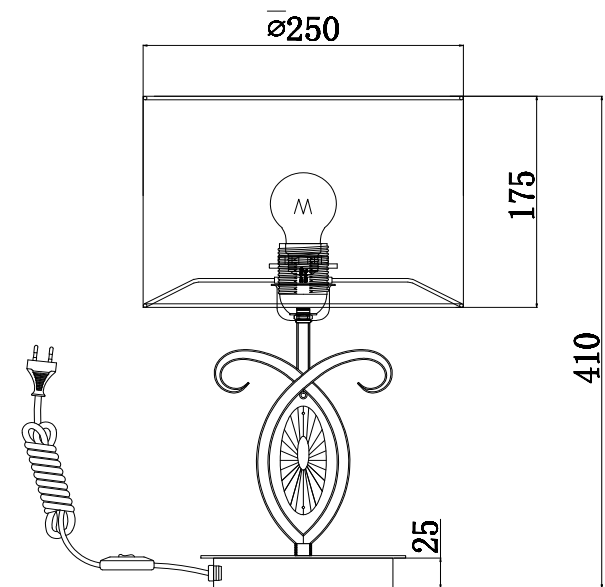

Instruction

H006TL-01G

1 x E27 (40W)

Model: H006TL-01G
Collection: House
Series: Luxe

Table Lamps