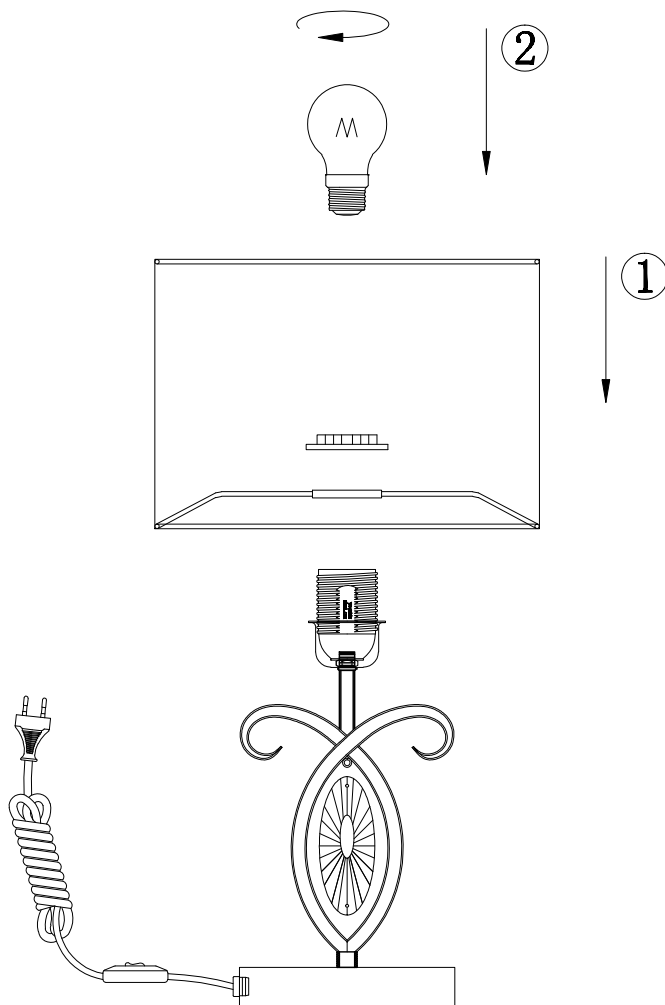

Instruction

H006TL-01G

1 x E27 (40W)

Model: H006TL-01G
Collection: House
Series: Luxe

Table Lamps