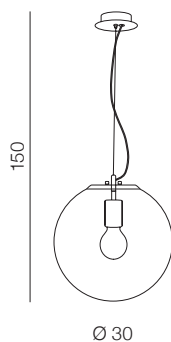

Iris

63

1 CHROME

2 COPPER

3 GOLD

Iris 20

- 1 AZ3105 (chrome)
- 2 AZ3108 (copper)
- 3 AZ3133 (gold)

E27 1x 40W only LED
metal/glass

Iris 30

- 1 AZ3106 (chrome)
- 2 AZ3109 (copper)
- 3 AZ3132 (gold)

E27 1x 40W only LED
metal/glass

Iris 40

- 1 AZ3107 (chrome)
- 2 AZ3110 (copper)
- 3 AZ3131 (gold)

E27 1x Max 40W only LED
metal/glass

Iris 3 Line