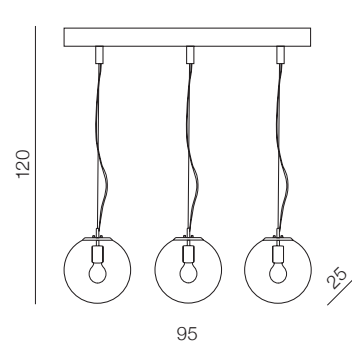

Iris 30

- 1 AZ3106 (chrome)
- 2 AZ3109 (copper)
- 3 AZ3132 (gold)

E27 1x 40W only LED
metal/glass

Iris 40

- 1 AZ3107 (chrome)
- 2 AZ3110 (copper)
- 3 AZ3131 (gold)

E27 1x Max 40W only LED
metal/glass

Iris 3 Line