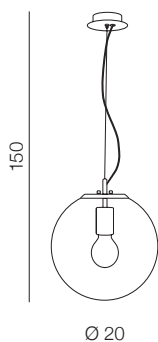

Iris

63

1 CHROME

2 COPPER

3 GOLD

Iris 20

- 1 AZ3105 (chrome)
- 2 AZ3108 (copper)
- 3 AZ3133 (gold)

E27 1x 40W only LED
metal/glass

Iris 30

- 1 AZ3106 (chrome)
- 2 AZ3109 (copper)
- 3 AZ3132 (gold)

E27 1x 40W only LED
metal/glass

Iris 40

- 1 AZ3107 (chrome)
- 2 AZ3110 (copper)
- 3 AZ3131 (gold)

E27 1x Max 40W only LED
metal/glass

Iris 3 Line