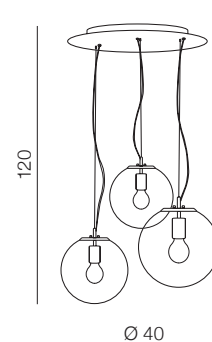

Iris

63

1 CHROME

2 COPPER

3 GOLD

Iris 20

- 1 AZ3105 (chrome)
- 2 AZ3108 (copper)
- 3 AZ3133 (gold)

E27 1x 40W only LED
metal/glass

Iris 30

- 1 AZ3106 (chrome)
- 2 AZ3109 (copper)
- 3 AZ3132 (gold)

E27 1x 40W only LED
metal/glass

Iris 40

- 1 AZ3107 (chrome)
- 2 AZ3110 (copper)
- 3 AZ3131 (gold)

E27 1x Max 40W only LED
metal/glass

Iris 3 Line

- AZ3103 (chrome)
- E27 3x Max 40W only LED
metal/glass

Iris 3

- AZ3104 (chrome)
- E27 1x Max 60W only LED
metal/glass