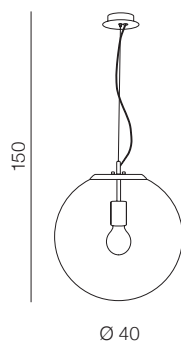

Iris

63

1 CHROME

2 COPPER

3 GOLD

Iris 20

- 1 AZ3105 (chrome)
- 2 AZ3108 (copper)
- 3 AZ3133 (gold)

E27 1x 40W only LED
metal/glass

Iris 30

- 1 AZ3106 (chrome)
- 2 AZ3109 (copper)
- 3 AZ3132 (gold)

E27 1x 40W only LED
metal/glass

Iris 40

- 1 AZ3107 (chrome)
- 2 AZ3110 (copper)
- 3 AZ3131 (gold)

E27 1x Max 40W only LED
metal/glass

Iris 3 Line