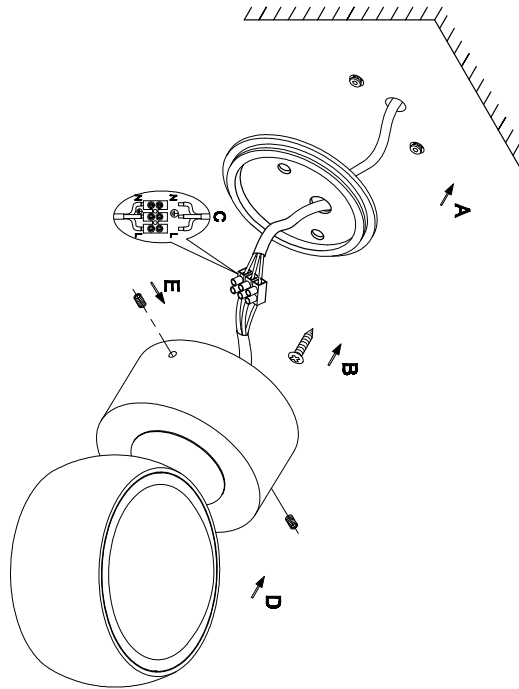

Instruction

MOD072WL-L8W3K

MAX 8W
950 Lumen

Model: MOD072WL-L8W3K
Collection: Technical
Series: Lens

Wall Lamps