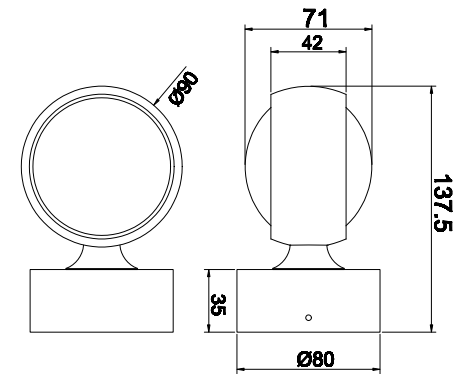

Instruction

MOD072WL-L8W3K

MAX 8W
950 Lumen

Model: MOD072WL-L8W3K
Collection: Technical
Series: Lens

Wall Lamps