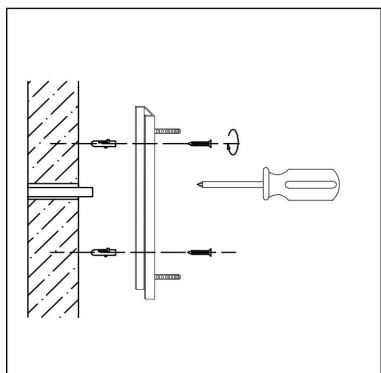

FREYA
TRADITION OF QUALITY

Instruction

FR5095WL-01G

1xE14 40W

Model: FR5095WL-01G

Collection: Modern

Wall Lamps