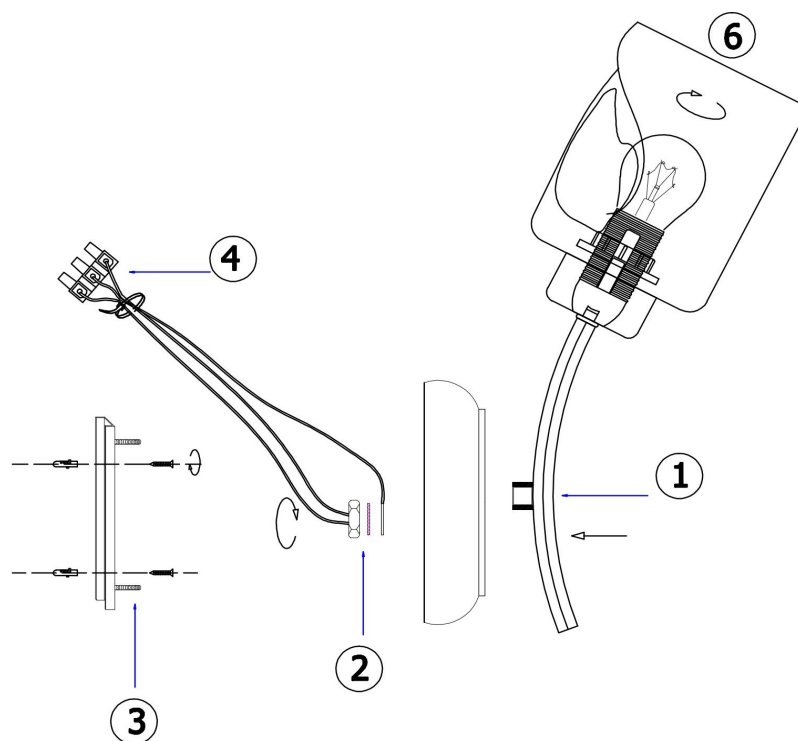

FREYA
TRADITION OF QUALITY

Instruction

FR5095WL-01G

1xE14 40W

Model: FR5095WL-01G

Collection: Modern

Wall Lamps