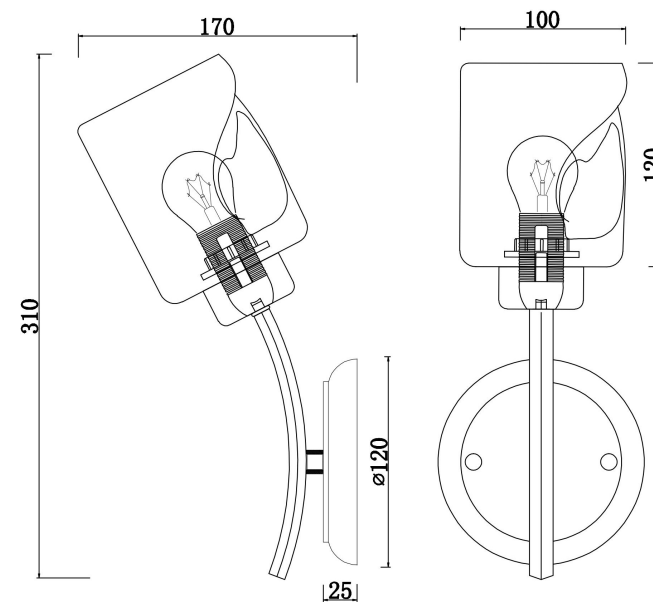

FREYA
TRADITION OF QUALITY

Instruction

FR5095WL-01G

1xE14 40W

Model: FR5095WL-01G

Collection: Modern

Wall Lamps