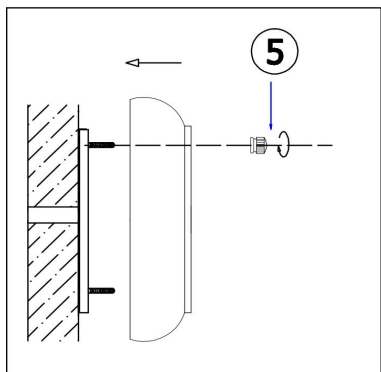

FREYA
TRADITION OF QUALITY

Instruction

FR5095WL-01G

1xE14 40W

Model: FR5095WL-01G

Collection: Modern

Wall Lamps