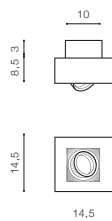

NIKEA GU10

Exposed downlights

NIKEA 1 GU10

bulb not included

voltage: 230V	GU10 1x Max 50W	
IP20		
	installation place	

COLOUR / NEW INDEX NO.

- WHITE / BLACK (WH / BK) **AZ4430**
- WHITE (WH) **AZ4431**
- BLACK (BK) **AZ4432**

NIKEA 2 GU10

bulb not included

voltage: 230V	GU10 2x Max 50W	
IP20		
	installation place	

COLOUR / NEW INDEX NO.

- WHITE / BLACK (WH / BK) **AZ4433**
- WHITE (WH) **AZ4434**
- BLACK (BK) **AZ4435**

* - EXPLANATION SHORTCUT PAGE 2 (E)