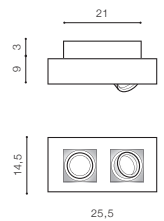

NIKEA GU10

Exposed downlights

NIKEA 1 GU10

bulb not included

voltage: 230V	GU10 1x Max 50W	
IP20		
	installation place	

COLOUR / NEW INDEX NO.

- WHITE / BLACK (WH / BK) **AZ4430**
- WHITE (WH) **AZ4431**
- BLACK (BK) **AZ4432**

NIKEA 2 GU10

bulb not included

voltage: 230V	GU10 2x Max 50W	
IP20		
	installation place	

COLOUR / NEW INDEX NO.

- WHITE / BLACK (WH / BK) **AZ4433**
- WHITE (WH) **AZ4434**
- BLACK (BK) **AZ4435**

* - EXPLANATION SHORTCUT PAGE 2 (E)