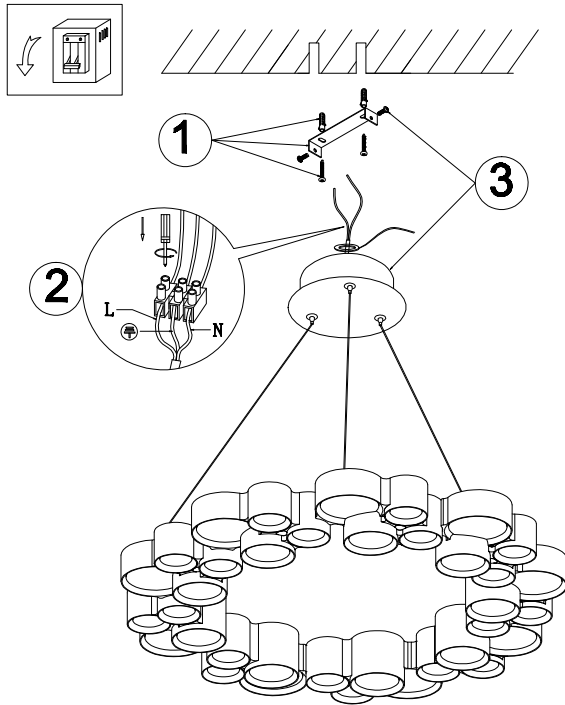

FREYA
TRADITION OF QUALITY

Instruction

FR6043PL-L90W

MAX 95W
4400 Lumen

Model: FR6043PL-L90W
Collection: LED

Pendant Lamps