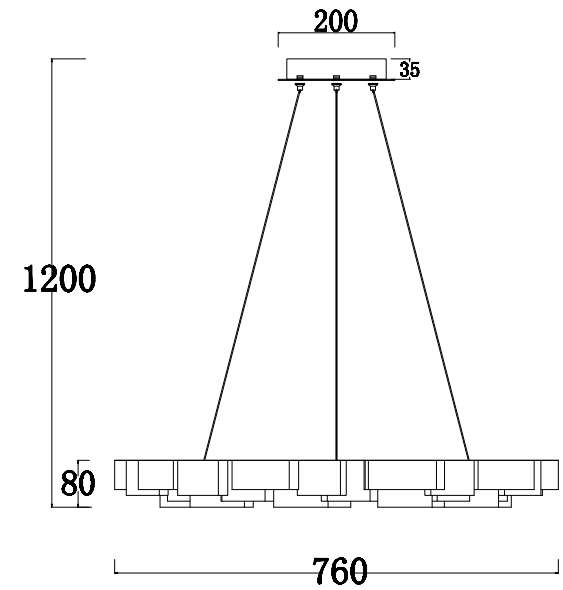

FREYA
TRADITION OF QUALITY

Instruction

FR6043PL-L90W

MAX 95W
4400 Lumen

Model: FR6043PL-L90W
Collection: LED

Pendant Lamps