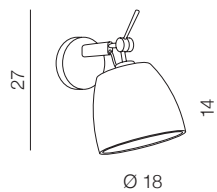

ZYTA S WALL + SHADE ZA GOLD

ZYTA S + SHADE ZA GOLD

ZYTA S TABLE + SHADE ZA GOLD

Zyta Wall XS

- 1 AZ4187 (black/gold white)
- 2 AZ4185 (black/gold black)

1x E27 MAX 60W
fabric/metal

Zyta Wall XS

- 4 AZ4792 (black/gold black)
- 5 AZ4186 (black/gold gold)