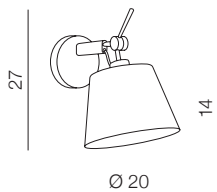

ZYTA S WALL + SHADE ZA GOLD

ZYTA S + SHADE ZA GOLD

ZYTA S TABLE + SHADE ZA GOLD

Zyta Wall XS

- 1 AZ4187 (black/gold white)
- 2 AZ4185 (black/gold black)

1x E27 MAX 60W
fabric/metal

Zyta Wall XS

- 4 AZ4792 (black/gold black)
- 5 AZ4186 (black/gold gold)