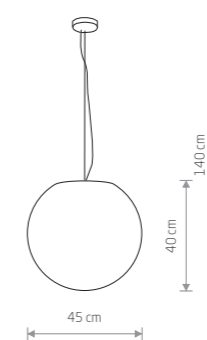

1xE27, max 60W

IP44

CUMULUS L

plastic PE

6978

1xE27, max 60W

IP44

CUMULUS S

plastic PE, painted steel

9751

1xE27, max 60W

IP65

CUMULUS M

plastic PE, painted steel

9715

1xE27, max 60W