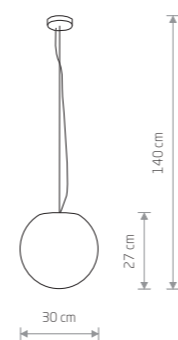

1xE27, max 60W

IP44

CUMULUS L

plastic PE

6978

1xE27, max 60W

IP44

CUMULUS S

plastic PE, painted steel

9751

1xE27, max 60W

IP65

CUMULUS M

plastic PE, painted steel

9715

1xE27, max 60W