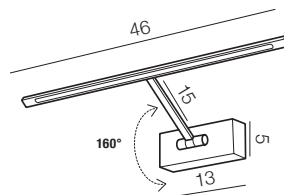

Monalisa

339

Monalisa 34 LED

- 1 AZ2640 (antique brass)
- 2 AZ2641 (chrome)
- 3 AZ2642 (satin nickel)
- 4 AZ2643 (black chrome)

LED 5.4W 200lm 3000K RA>90
metal

Monalisa 46 LED

- 1 AZ2644 (antique brass)
- 2 AZ2645 (chrome)
- 3 AZ2646 (satin nickel)
- 4 AZ2647 (black chrome)