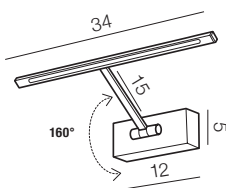

Monalisa

339

Monalisa 34 LED

- 1 AZ2640 (antique brass)
- 2 AZ2641 (chrome)
- 3 AZ2642 (satin nickel)
- 4 AZ2643 (black chrome)

LED 5.4W 200lm 3000K RA>90
metal

Monalisa 46 LED

- 1 AZ2644 (antique brass)
- 2 AZ2645 (chrome)
- 3 AZ2646 (satin nickel)
- 4 AZ2647 (black chrome)