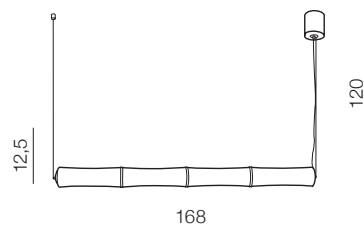

Bamboo 4 pendant

AZ1902

LED 96W 3000K 8160lm

acryl
dimmable