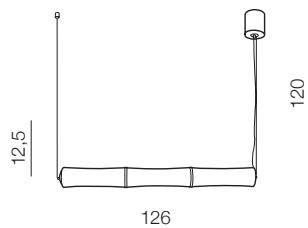

## DIMM

91

**Bamboo 2 pendant** 

**AZ1900**

LED 48W 3000K 4080lm

acryl  
dimmable

**Bamboo 3 pendant** 

**AZ1901**