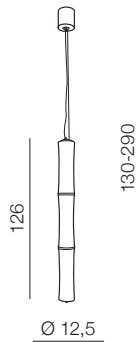

# Bamboo

**DIMM**

90

**Bamboo 2 pendant**

**AZ1900**

LED 48W 3000K 4080lm

acryl  
dimmable

**Bamboo 3 pendant**