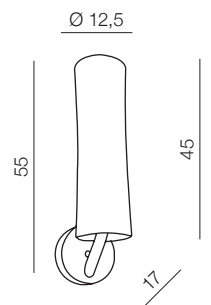

LED 72W 3000K 6120lm

acryl  
dimmable

**Bamboo 4 pendant** 

**AZ1902**

LED 96W 3000K 8160lm

acryl  
dimmable

**Bamboo wall** 

**AZ2053**