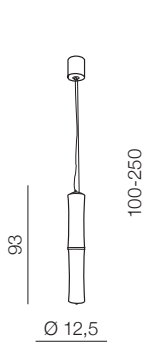

# Bamboo

**DIMM**

90

**Bamboo 2 pendant**

**AZ1900**

LED 48W 3000K 4080lm

acryl  
dimmable

**Bamboo 3 pendant**