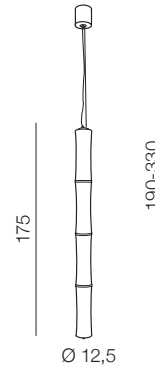

Bamboo 4 pendant

AZ1902

LED 96W 3000K 8160lm

acryl
dimmable