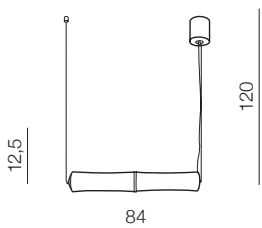

Bamboo

DIMM

91

Bamboo 2 pendant

AZ1900

LED 48W 3000K 4080lm

acryl
dimmable