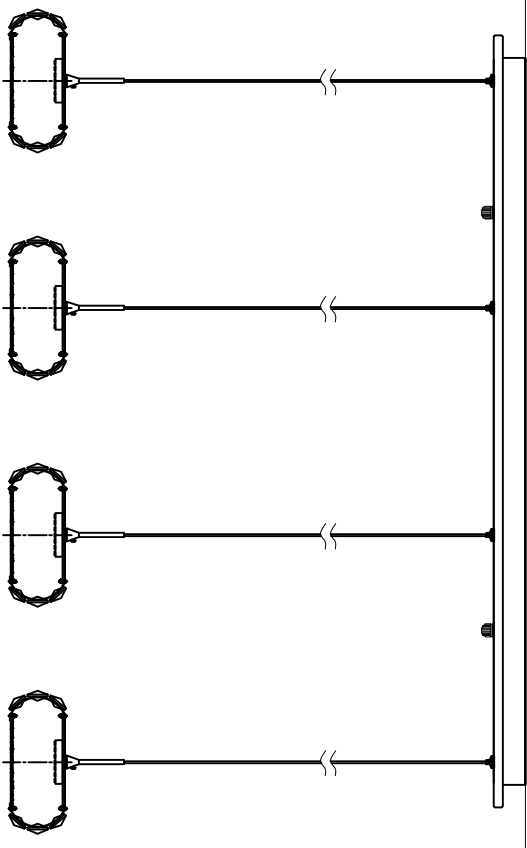

# INSTRUCTIONS

**NOTE:**  
 1: This lighting only can be used indoor  
 2: Do not switch on before Assembling

REF: 39007