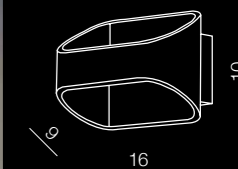

Cross

326

Cross 1

AZ0084

E14 1x 40W
metal/glass
satin nickel/white

Cross 2

AZ0085

E14 2x 40W
metal/glass
satin nickel/white

Gracia

327

1 WHITE / BLACK

LED

Gracia wall

1 **AZ0977** (white)

LED integrated
LED SMD 5W 300lm 3000K
metal/aluminum