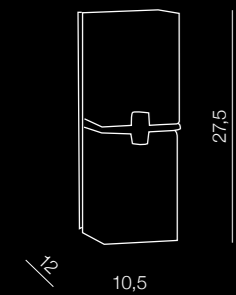

Cross

326

Cross 1

AZ0084

E14 1x 40W
metal/glass
satin nickel/white

Cross 2

AZ0085

E14 2x 40W
metal/glass
satin nickel/white

Gracia

327

1 WHITE / BLACK

LED

Gracia wall

1 **AZ0977** (white)

LED integrated
LED SMD 5W 300lm 3000K
metal/aluminum