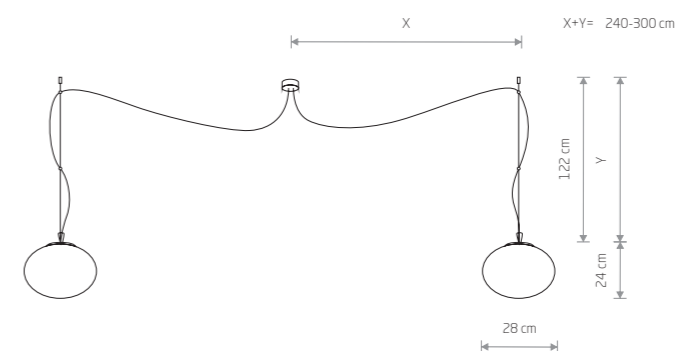

NUAGE S

glass

7021

1xE27, max 60W

NUAGE M

glass

7022

1xE27, max 60W

NUAGE 9272

NUAGE

glass, chrome plated steel

9272

2xE27, max 60W