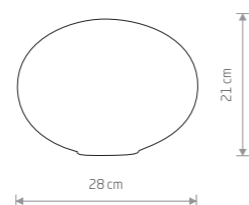

NUAGE M

glass

7022

1xE27, max 60W