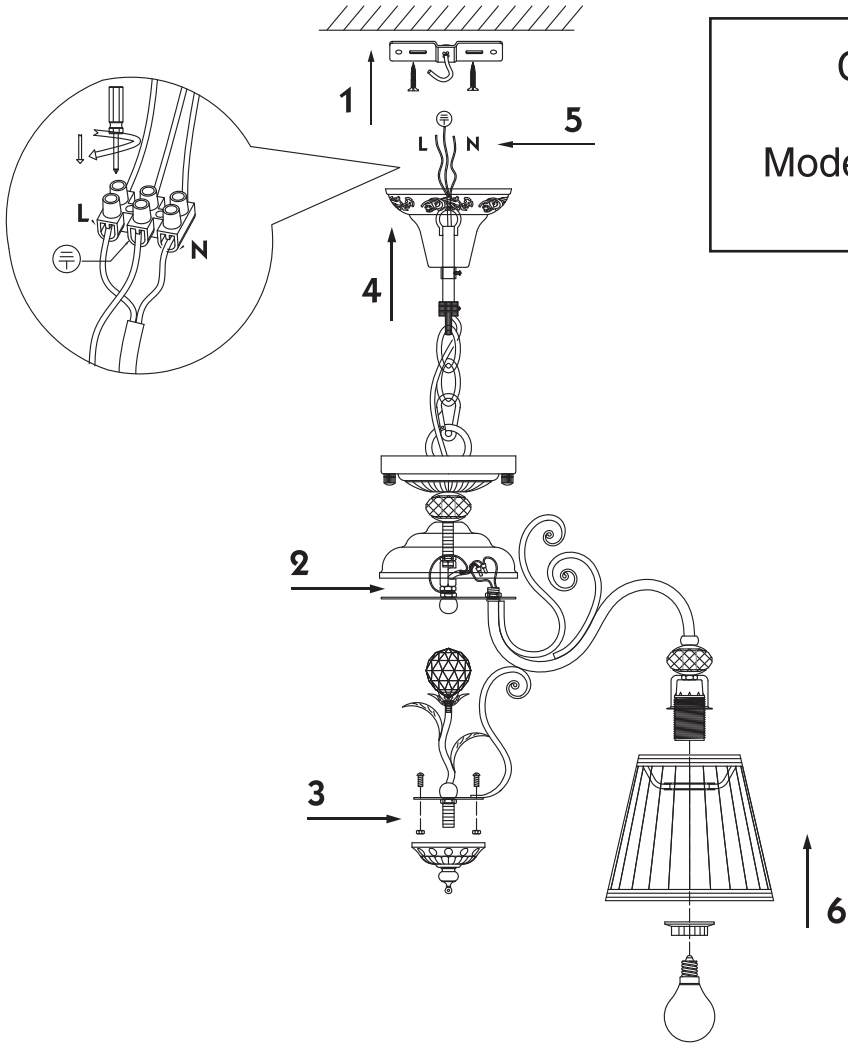

# Instruction

Collection: Elegant  
Series: Vintage  
Model: ARM420-03-R  
Suspended

 – Suspended

  
3 x E14 (40w)

**MAYTONI**  
DECORATIVE LIGHTING  
[www.maytoni.de](http://www.maytoni.de)