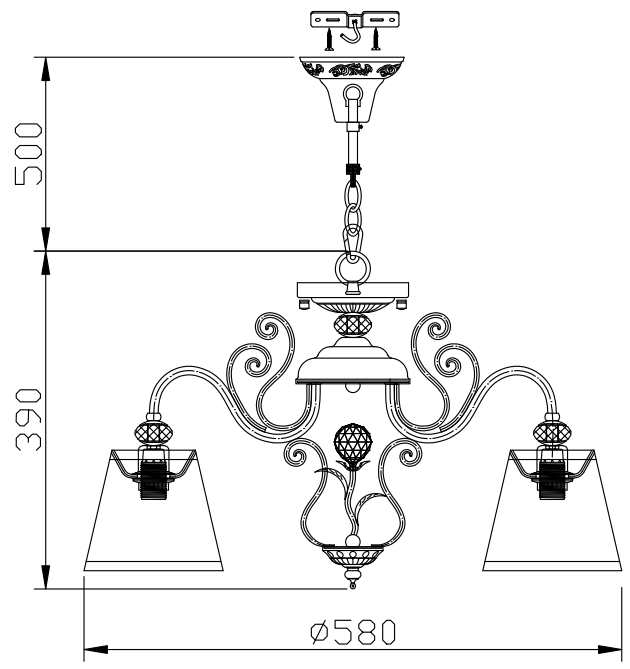

# Instruction

Collection: Elegant  
Series: Vintage  
Model: ARM420-03-R  
Suspended

 – Suspended

  
3 x E14 (40w)

**MAYTONI**  
DECORATIVE LIGHTING  
[www.maytoni.de](http://www.maytoni.de)