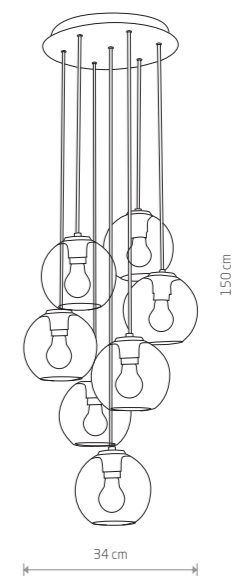

**VETRO**  
glass, painted steel

- 7641
- 3xE27, max 60W

**VETRO**  
glass, painted steel

- 7642
- 5xE27, max 60W

**VETRO**  
glass, painted steel

- 9132
- 1xE27, max 60W

**VETRO**  
glass, painted steel

- 9131
- 7xE27, max 60W