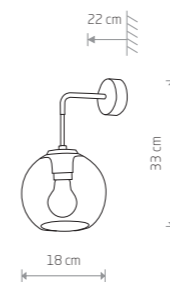

**VETRO**  
glass, painted steel

- 7641
- 3xE27, max 60W

**VETRO**  
glass, painted steel

- 7642
- 5xE27, max 60W

**VETRO**  
glass, painted steel

- 9132
- 1xE27, max 60W

**VETRO**  
glass, painted steel

- 9131
- 7xE27, max 60W