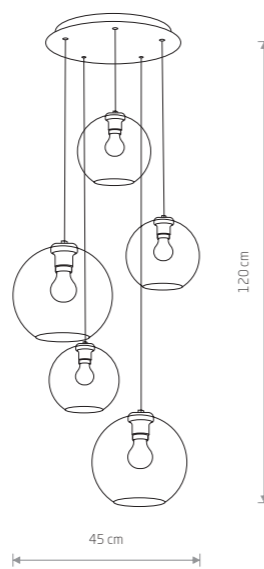

**VETRO**  
glass, painted steel

- 7641
- 3xE27, max 60W

**VETRO**  
glass, painted steel

- 7642
- 5xE27, max 60W

**VETRO**  
glass, painted steel

- 9132
- 1xE27, max 60W

**VETRO**  
glass, painted steel

- 9131
- 7xE27, max 60W