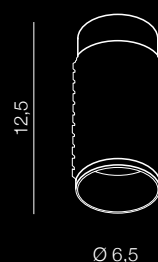

Avica

353

Avica

- 1 AZ3122 (white)
- 2 AZ3121 (black)

GU10 1x Max 35W
only LED
aluminium

1 WHITE

2 BLACK