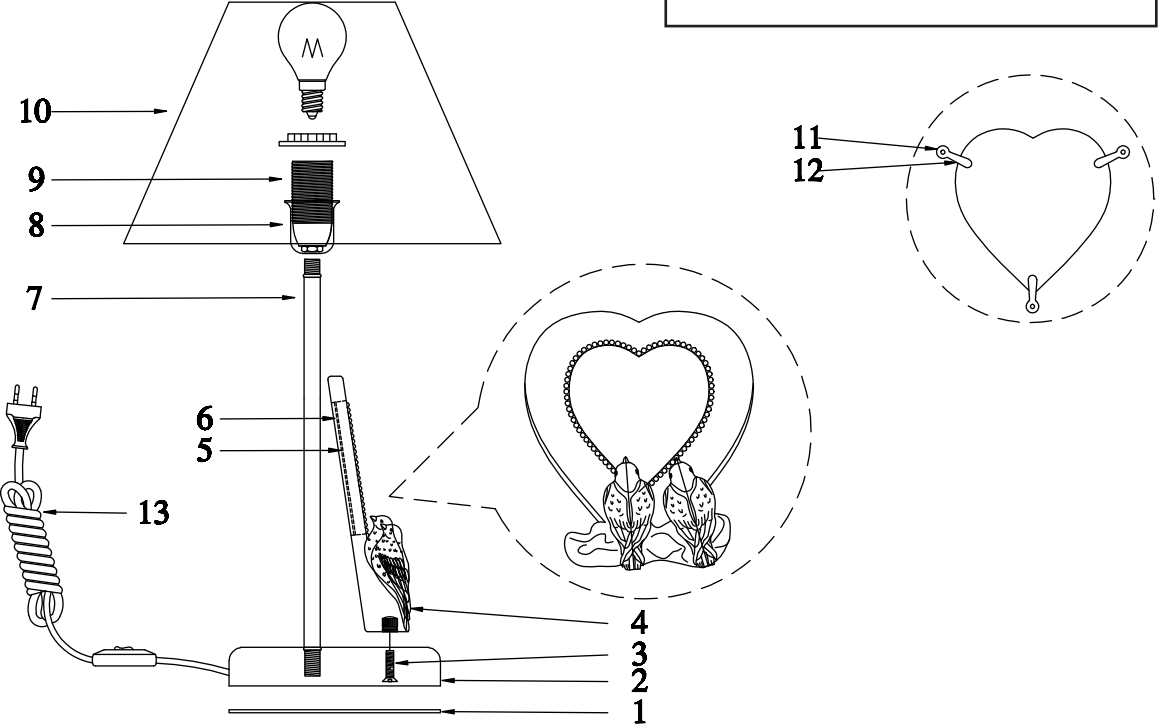

# Instruction

Collection: Elegant  
Series: Bouquet  
Model: ARM023-11-S  
Mobile

1 x E14 (40w)

**MAYTONI**  
DECORATIVE LIGHTING

[www.maytoni.de](http://www.maytoni.de)