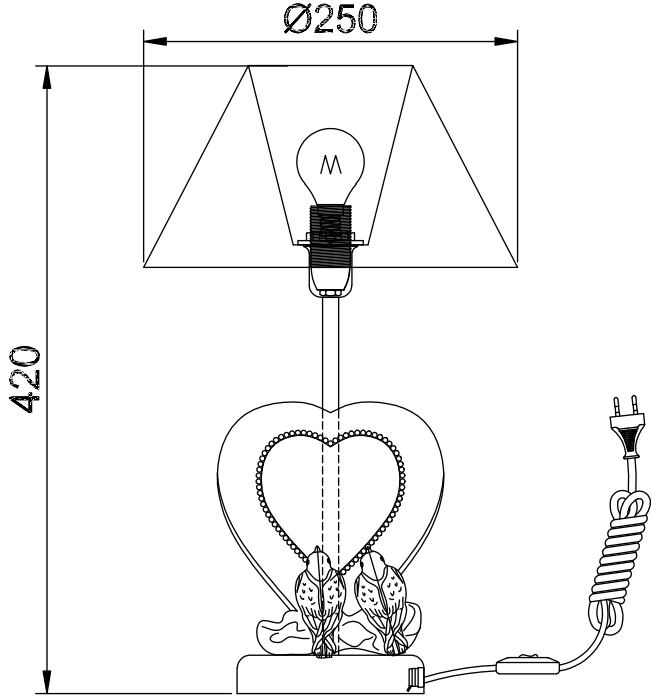

# Instruction

Collection: Elegant  
Series: Bouquet  
Model: ARM023-11-S  
Mobile

1 x E14 (40w)

**MAYTONI**  
DECORATIVE LIGHTING

[www.maytoni.de](http://www.maytoni.de)