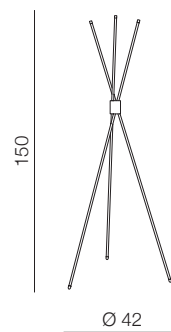

Jax

new 106

Arms spread adjust

Jax pendant LED

AZ3135
LED 33W 1600lm 3000K
metal/silicone

Jax floor LED

AZ3136
LED 25W 1035lm 3000K
metal/silicone