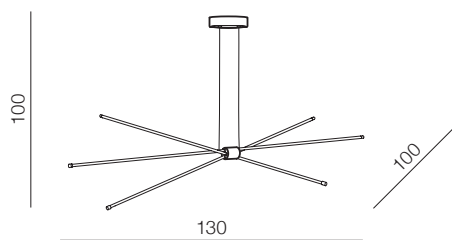

Jax

new 106

Arms spread adjust

Jax pendant LED

AZ3135
LED 33W 1600lm 3000K
metal/silicone

Jax floor LED

AZ3136
LED 25W 1035lm 3000K
metal/silicone