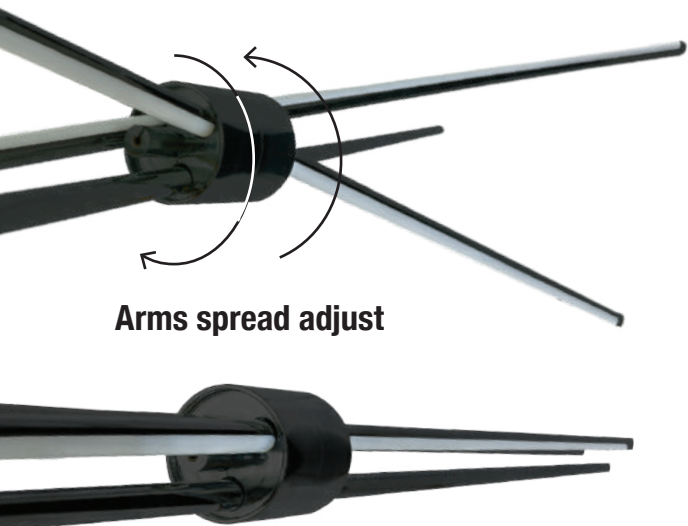

Jax

new 106

Arms spread adjust

Jax pendant LED

AZ3135
LED 33W 1600lm 3000K
metal/silicone

Jax floor LED

AZ3136
LED 25W 1035lm 3000K
metal/silicone