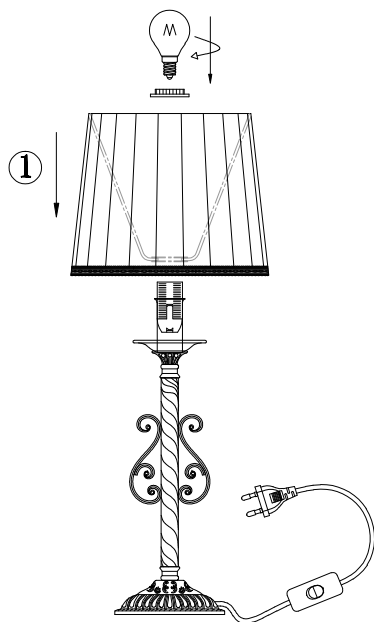

Instruction

FR2290TL-01W

1 x E14 (40W)

Model: FR2290TL-01W
Series: Sunrise

Table Lamps