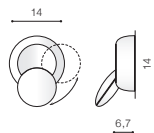

## AVON

LED integrated

voltage: 230V	LED 5W 3000K 385lm	
IP20		
technical specification	installation place	
	beam angle: 90°	

COLOUR / NEW INDEX NO.

- BLACK (BK) . . . . . **AZ2196**
- WHITE (WH) . . . . . **AZ2195**
- GOLD (GO) . . . . . **AZ2197**