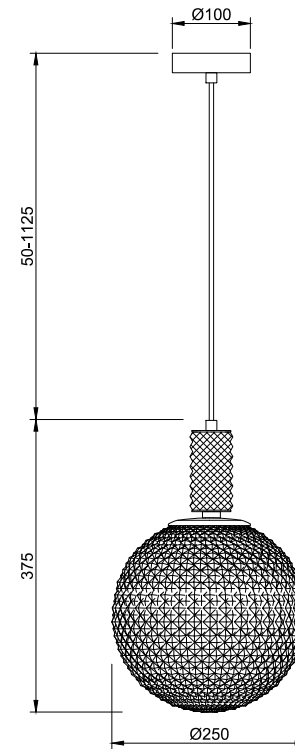

# Instruction

P030PL-01CH

1 x E27 (60W)

Model: P030PL-01CH  
Collection: Pendant  
Series: Milagro

Pendant Lamps