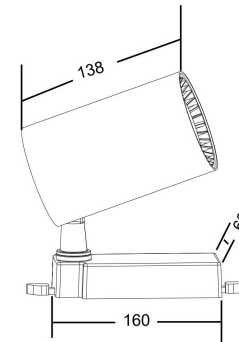

Instruction

TR029-3-20W3K-W

MAX 18W
1 900 Lumen

Model: TR029-3-20W3K-W
Collection: 3 phase track system

Track light