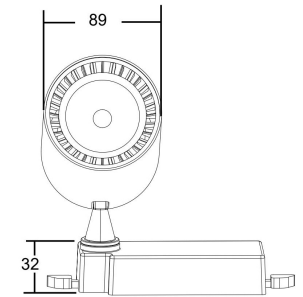

Instruction

TR029-3-20W3K-W

MAX 18W
1 900 Lumen

Model: TR029-3-20W3K-W
Collection: 3 phase track system

Track light