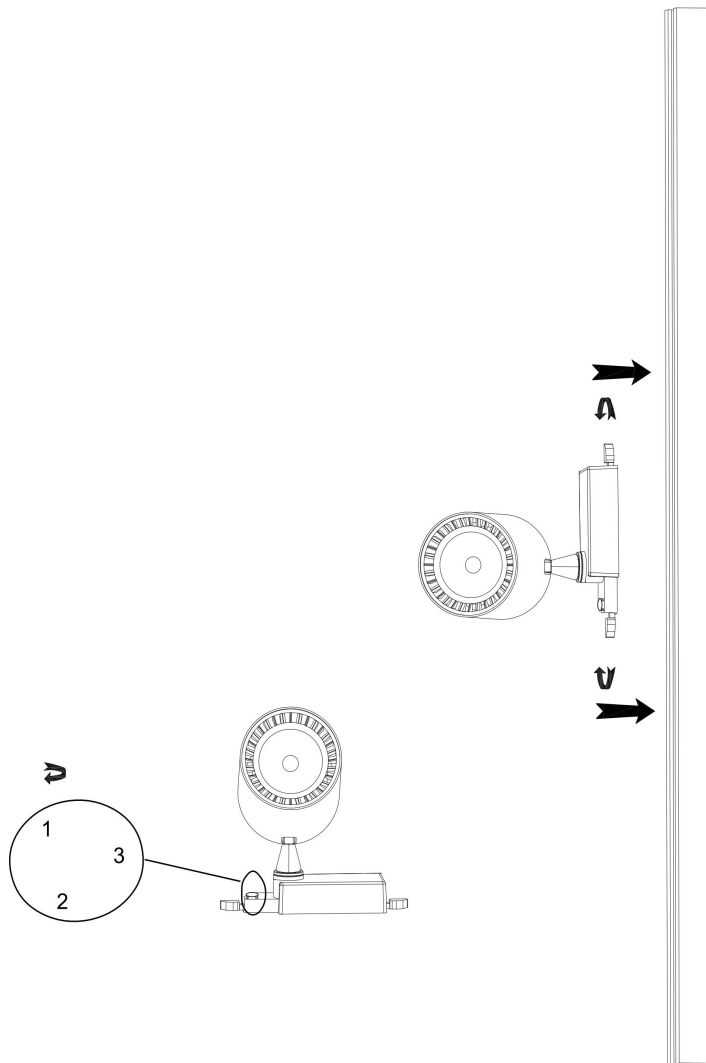

Instruction

TR029-3-20W3K-W

MAX 18W
1 900 Lumen

Model: TR029-3-20W3K-W
Collection: 3 phase track system

Track light