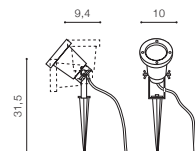

# EDVIN / EDVARD IP65

Outdoor lamps

**EDVIN**

bulb not included

voltage: 230V	GU10 1x MAX 35W
IP65	
	installation place

COLOUR / NEW INDEX NO.

■ BLACK (BK) . . . . . **AZ4502**

**EDVARD**

bulb not included

voltage: 230V	GU10 1x MAX 35W
IP65	
	installation place

COLOUR / NEW INDEX NO.

■ BLACK (BK) . . . . . **AZ4503**