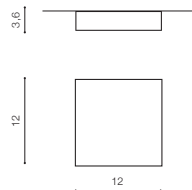

FALCO 12 3000K/4000K

Exposed downlights

FALCO 12 3000K

LED integrated

voltage: 230V	LED 12W 1020lm 3000K	
IP20	installation place	
technical specification	beam angle: 114°	

COLOUR / NEW INDEX NO.

- WHITE (WH) **AZ2780**
- BLACK (BK) **AZ2782**

FALCO 12 4000K

LED integrated

voltage: 230V	LED 12W 1020lm 4000K	
IP20	installation place	
technical specification	beam angle: 114°	

COLOUR / NEW INDEX NO.

- WHITE (WH) **AZ2781**
- BLACK (BK) **AZ2783**

* - EXPLANATION SHORTCUT PAGE 2 (E)