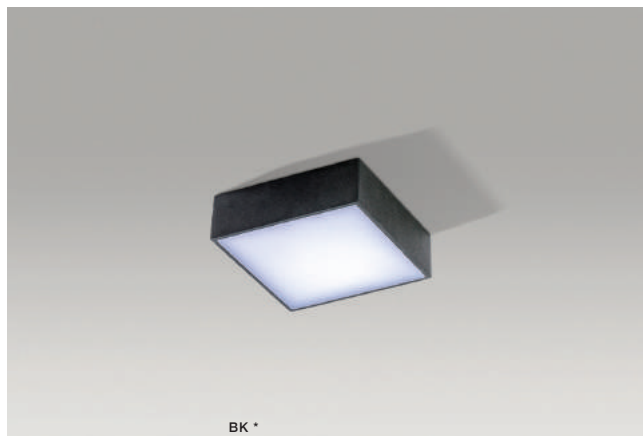

FALCO 12 3000K/4000K

Exposed downlights

FALCO 12 3000K

LED integrated

voltage: 230V	LED 12W 1020lm 3000K	
IP20	installation place	
technical specification	beam angle: 114°	

COLOUR / NEW INDEX NO.

- WHITE (WH) **AZ2780**
- BLACK (BK) **AZ2782**

FALCO 12 4000K

LED integrated

voltage: 230V	LED 12W 1020lm 4000K	
IP20	installation place	
technical specification	beam angle: 114°	

COLOUR / NEW INDEX NO.

- WHITE (WH) **AZ2781**
- BLACK (BK) **AZ2783**

* - EXPLANATION SHORTCUT PAGE 2 (E)