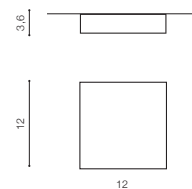

FALCO 12 3000K/4000K

Exposed downlights

FALCO 12 3000K

LED integrated

voltage: 230V	LED 12W 1020lm 3000K	
IP20	installation place	
technical specification	beam angle: 114°	

COLOUR / NEW INDEX NO.

- WHITE (WH) **AZ2780**
- BLACK (BK) **AZ2782**

FALCO 12 4000K

LED integrated

voltage: 230V	LED 12W 1020lm 4000K	
IP20	installation place	
technical specification	beam angle: 114°	

COLOUR / NEW INDEX NO.

- WHITE (WH) **AZ2781**
- BLACK (BK) **AZ2783**

* - EXPLANATION SHORTCUT PAGE 2 (E)