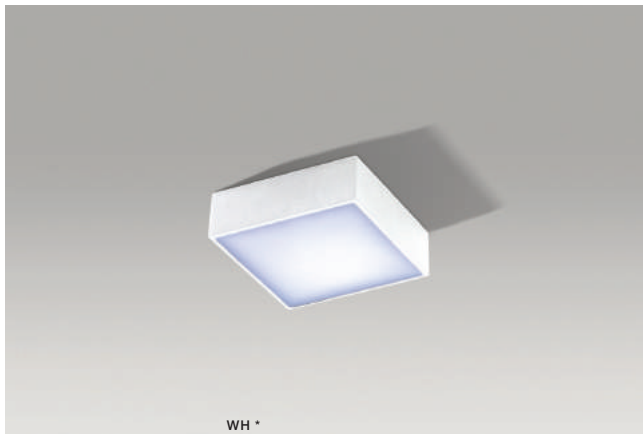

FALCO 12 3000K/4000K

Exposed downlights

FALCO 12 3000K

LED integrated

voltage: 230V	LED 12W 1020lm 3000K	
IP20	installation place	
technical specification	beam angle: 114°	

COLOUR / NEW INDEX NO.

- WHITE (WH) **AZ2780**
- BLACK (BK) **AZ2782**

FALCO 12 4000K

LED integrated

voltage: 230V	LED 12W 1020lm 4000K	
IP20	installation place	
technical specification	beam angle: 114°	

COLOUR / NEW INDEX NO.

- WHITE (WH) **AZ2781**
- BLACK (BK) **AZ2783**

* - EXPLANATION SHORTCUT PAGE 2 (E)