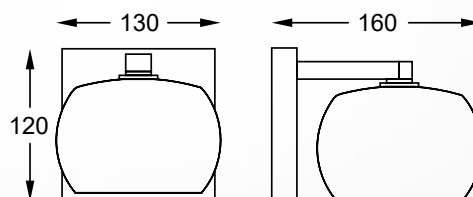

RAIN

GOLD

RAIN
Pendant lamp
P0076-05L-F7L9
5xG9 MAX 42W
metal chrome,
gold glass with crystal
drops inside

RAIN
Ceiling lamp
C0076-05L-F4L9
5xG9 MAX 42W
metal chrome,
gold glass with crystal
drops inside

RAIN
Wall lamp
W0076-01A-B5L9
1xG9 MAX 42W
metal chrome,
gold glass with crystal
drops inside