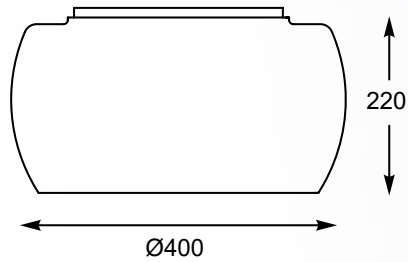

RAIN

GOLD

RAIN
Pendant lamp
P0076-05L-F7L9
5xG9 MAX 42W
metal chrome,
gold glass with crystal
drops inside

RAIN
Ceiling lamp
C0076-05L-F4L9
5xG9 MAX 42W
metal chrome,
gold glass with crystal
drops inside

RAIN
Wall lamp
W0076-01A-B5L9
1xG9 MAX 42W
metal chrome,
gold glass with crystal
drops inside