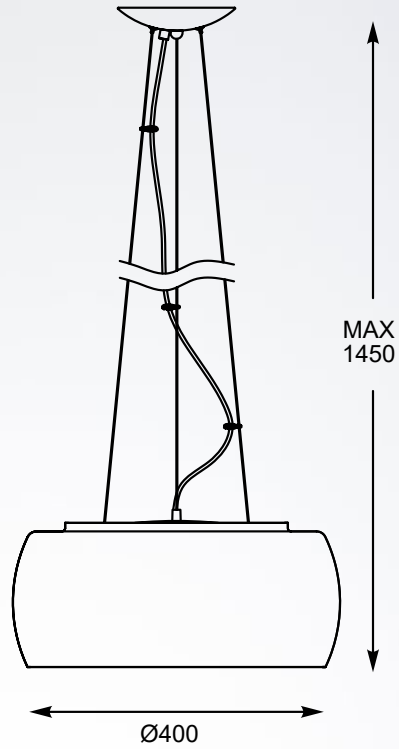

RAIN

GOLD

RAIN
Pendant lamp
P0076-05L-F7L9
5xG9 MAX 42W
metal chrome,
gold glass with crystal
drops inside

RAIN
Ceiling lamp
C0076-05L-F4L9
5xG9 MAX 42W
metal chrome,
gold glass with crystal
drops inside

RAIN
Wall lamp
W0076-01A-B5L9
1xG9 MAX 42W
metal chrome,
gold glass with crystal
drops inside