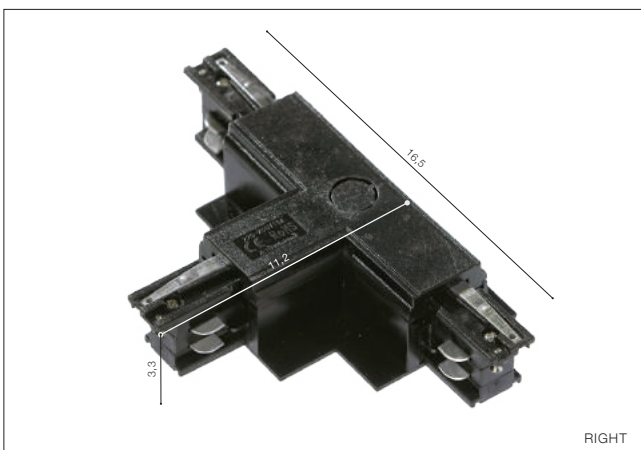

End Power Gips (Left, Right)

- END POWER GIPS RIGHT (BLACK) **AZ4304**
- END POWER GIPS RIGHT (WHITE) **AZ4303**
- END POWER GIPS LEFT (BLACK) **AZ4310**
- END POWER GIPS LEFT (WHITE) **AZ4309**

Power Gips

- POWER GIPS (BLACK) **AZ4296**
- POWER GIPS (WHITE) **AZ4295**

L Connector Gips (only Right)

- L CONNECTOR GIPS RIGHT (BLACK) **AZ4298**
- L CONNECTOR GIPS RIGHT (WHITE) **AZ4297**

T Connector Gips (only Right)

- T CONNECTOR GIPS RIGHT (BLACK) **AZ4300**
- T CONNECTOR GIPS RIGHT (WHITE) **AZ4299**