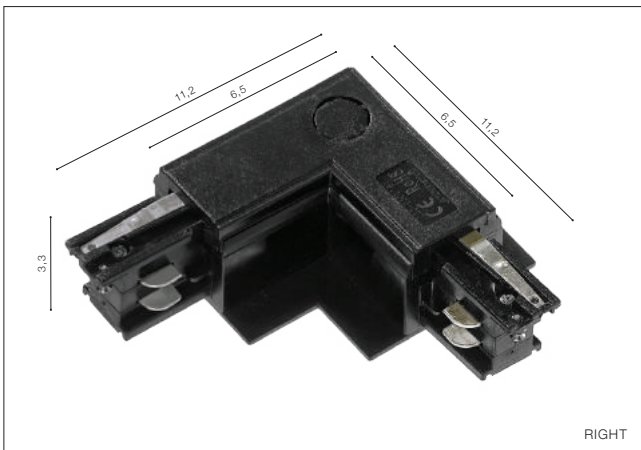

End Power Gips (Left, Right)

- END POWER GIPS RIGHT (BLACK) **AZ4304**
- END POWER GIPS RIGHT (WHITE) **AZ4303**
- END POWER GIPS LEFT (BLACK) **AZ4310**
- END POWER GIPS LEFT (WHITE) **AZ4309**

Power Gips

- POWER GIPS (BLACK) **AZ4296**
- POWER GIPS (WHITE) **AZ4295**

L Connector Gips (only Right)

- L CONNECTOR GIPS RIGHT (BLACK) **AZ4298**
- L CONNECTOR GIPS RIGHT (WHITE) **AZ4297**

T Connector Gips (only Right)

- T CONNECTOR GIPS RIGHT (BLACK) **AZ4300**
- T CONNECTOR GIPS RIGHT (WHITE) **AZ4299**