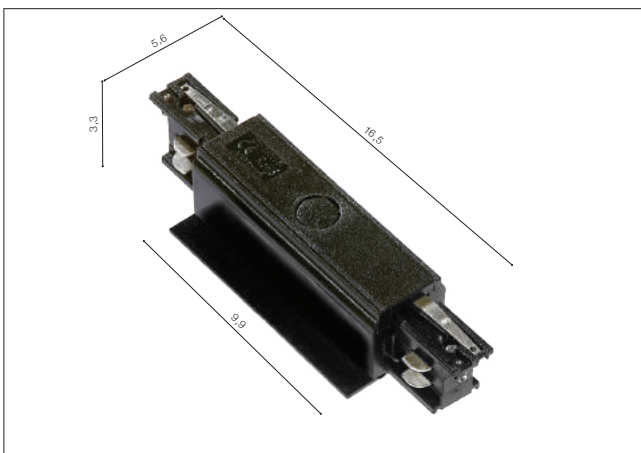

End Power Gips (Left, Right)

- END POWER GIPS RIGHT (BLACK) **AZ4304**
- END POWER GIPS RIGHT (WHITE) **AZ4303**
- END POWER GIPS LEFT (BLACK) **AZ4310**
- END POWER GIPS LEFT (WHITE) **AZ4309**

Power Gips

- POWER GIPS (BLACK) **AZ4296**
- POWER GIPS (WHITE) **AZ4295**

L Connector Gips (only Right)

- L CONNECTOR GIPS RIGHT (BLACK) **AZ4298**
- L CONNECTOR GIPS RIGHT (WHITE) **AZ4297**

T Connector Gips (only Right)

- T CONNECTOR GIPS RIGHT (BLACK) **AZ4300**
- T CONNECTOR GIPS RIGHT (WHITE) **AZ4299**