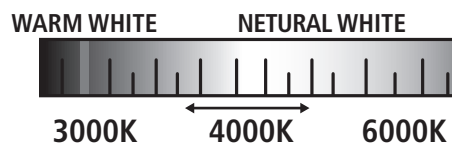

80° 80°

93901

M MODE	^ UP
 ON/OFF	v DOWN

M
MODE

^ v
UP DOWN