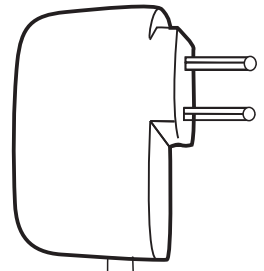

80° 80°

93901

M MODE	^ UP
 ON/OFF	v DOWN

M
MODE

^ v
UP DOWN