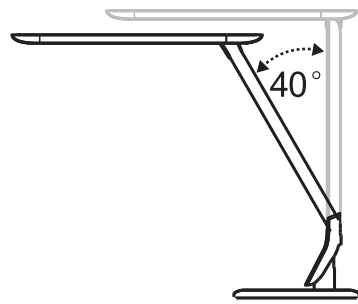

80° 80°

93901

M MODE	^ UP
 ON/OFF	v DOWN

M
MODE

^ v
UP DOWN