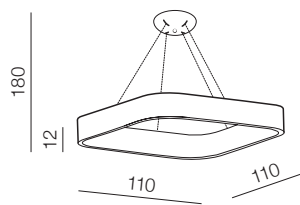

## Solvent S Pendant CCT SMART 80 + Remote Control LED

- ① AZ3986 (grey)
- ② AZ3985 (white)
- ③ AZ3984 (black)

LED 92W 4700lm CCT  
steel/acryl