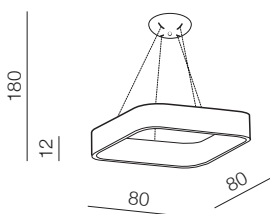

## Solvent S Pendant CCT SMART 80 + Remote Control LED

- ① AZ3986 (grey)
- ② AZ3985 (white)
- ③ AZ3984 (black)

LED 92W 4700lm CCT  
steel/acryl