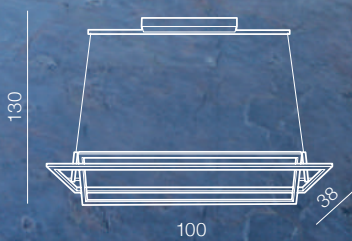

Viena

117

1 BLACK

2 WHITE

READY DIMM POWER

Viena LED

- 1 AZ2849 (black)
- 2 AZ2911 (white)

LED integrated Dimmable
LED 70W 4200lm 3000K
aluminium/acrylic