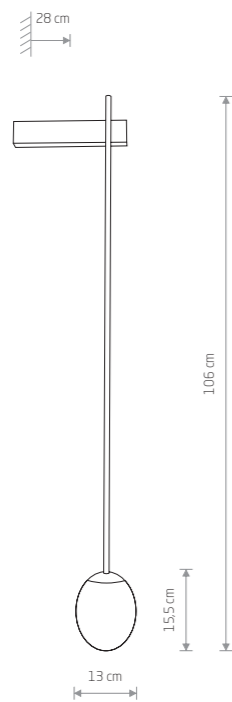

ICE EGG A

■ painted steel, glass

■ 8124

● 1xG9, max 25W
IP44

ICE EGG C

■ painted aluminum, glass

■ 8132

● 1xG9, max 25W
IP44

ICE EGG B

■ painted steel, glass

■ 8125

● 1xG9, max 25W
IP44

ARENA 8273

ICE EGG B 8125