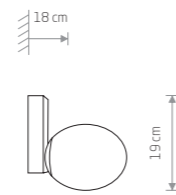

ICE EGG A

■ painted steel, glass

■ 8124

● 1xG9, max 25W
IP44

ICE EGG C

■ painted aluminum, glass

■ 8132

● 1xG9, max 25W
IP44

ICE EGG B

■ painted steel, glass

■ 8125

● 1xG9, max 25W
IP44

ARENA 8273

ICE EGG B 8125