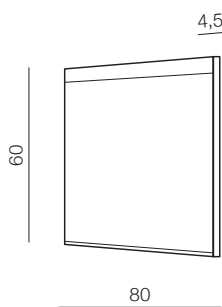

AZZARDO®

Andromeda

369

new

IP44

Andromeda 80x60 LED

AZ51057

(mirror)

LED 37W 3720lm 4000K 12V