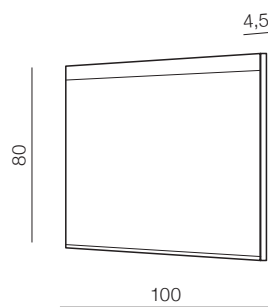

AZZARDO®

Andromeda

369

new

IP44

Andromeda 80x60 LED

AZ51057

(mirror)

LED 37W 3720lm 4000K 12V

Andromeda 80x100 LED

AZ51058

(mirror)

LED 47W 4680lm 4000K 12V

Andromeda 80x120 LED

AZ51059

(mirror)