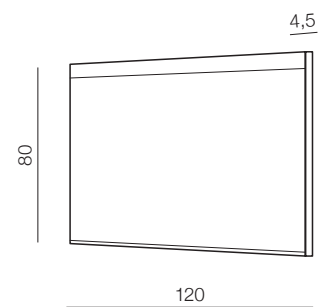

LED 37W 3720lm 4000K 12V

Andromeda 80x100 LED

AZ51058

(mirror)

LED 47W 4680lm 4000K 12V

Andromeda 80x120 LED

AZ51059

(mirror)