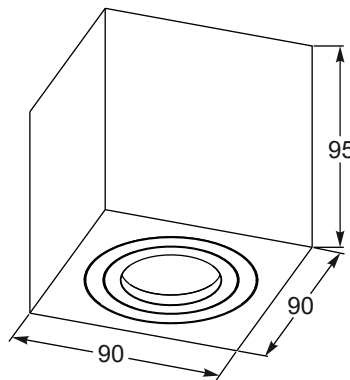

**RONDIP SL** new  
 Spot  
**1. ACGU10-158 (white)**  
**2. ACGU10-159 (black)**  
 1xGU10 MAX 50W  
 aluminium full  
 white or black, glass

**QUARDIP SL** new  
 Spot  
**3. ACGU10-160 (white)**  
**4. ACGU10-161 (black)**  
 1xGU10 MAX 50W  
 aluminium full  
 white or black, glass