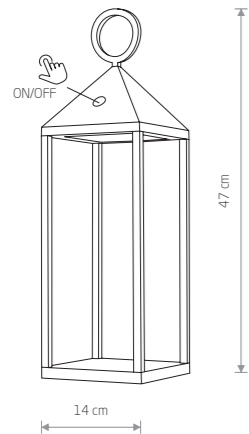

PICNIC LED

painte aluminum, plastic PC

8178 8177

Item No.	Power	Colour temp.	Luminous flux	Beam angle	Colour Rendering Index (CRI)	Input	Safety type	Ingress protection	Lifetime
8177	2,2W LED	3000K	155 lm	46°	≥84	~220-230 V, 50/60 Hz	☐	IP54	30000h
8178	2,2W LED	3000K	155 lm	46°	≥84	~220-230 V, 50/60 Hz	☐	IP54	30000h