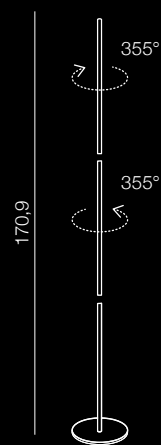

# Teta

309

LED

**AZ3205**

(black)

LED 33W 2805lm 3000K  
metal/acrylic