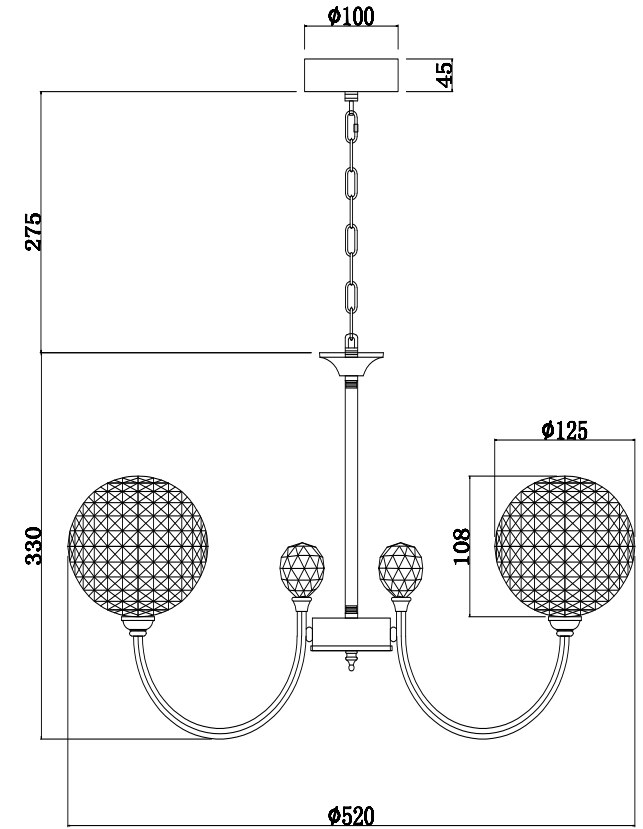

# Instruction

FR6026PL-06CH

32W  
4000 Lumen

Model: FR6026PL-06CH  
Collection: LED  
Series: Degni

Ceiling Lamps