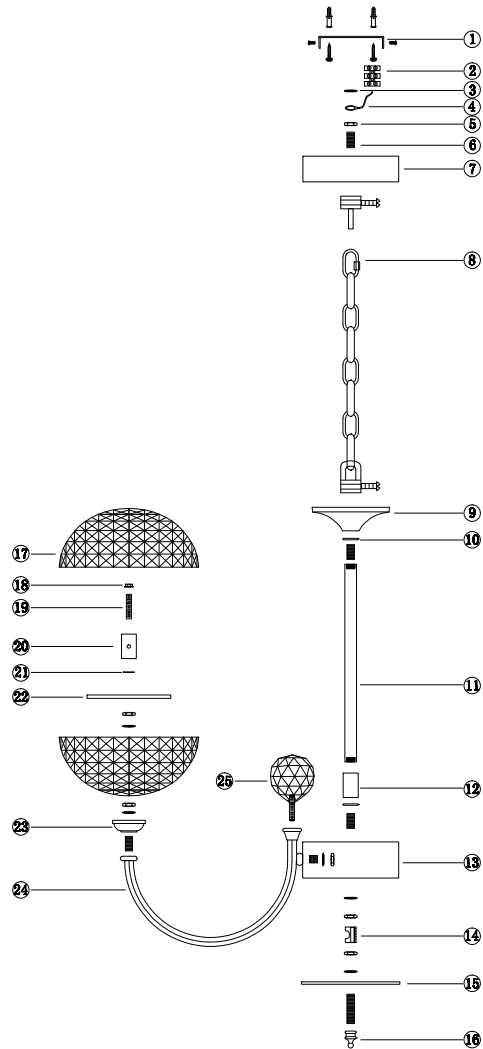

# Instruction

FR6026PL-06CH

32W  
4000 Lumen

Model: FR6026PL-06CH  
Collection: LED  
Series: Degni

Ceiling Lamps