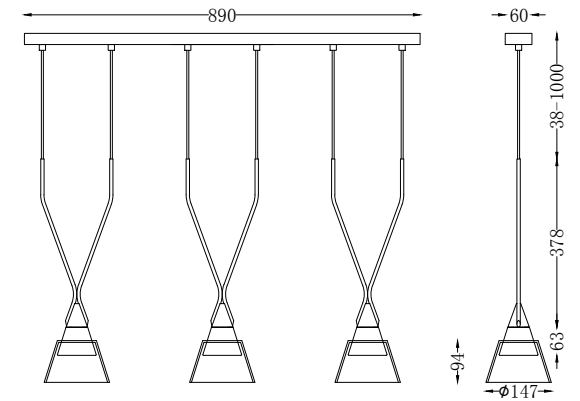

Instruction

P063PL-03B

3 x GU10 (40W)
Recommended to use with LED bulbs

Model: P063PL-03B
Collection: Pendant
Series: Hilo

Pendant Lamps