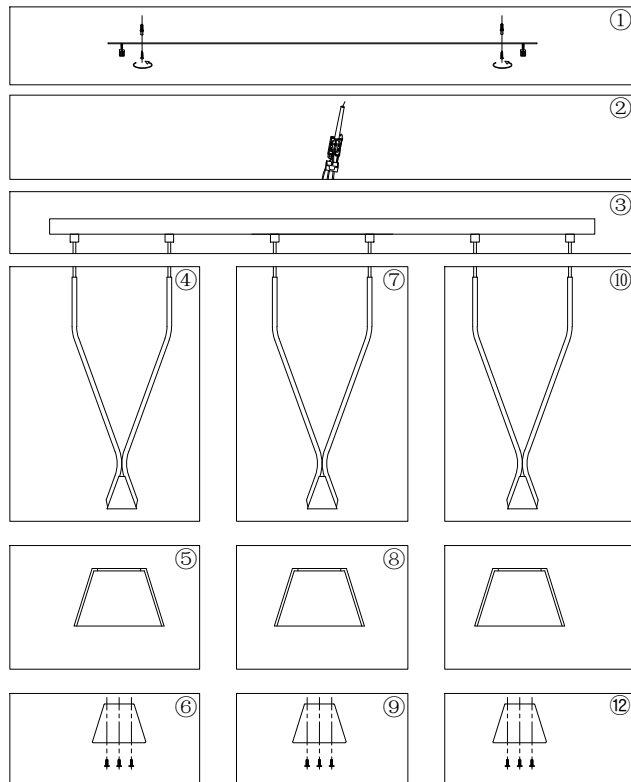

Instruction

P063PL-03B

3 x GU10 (40W)
Recommended to use with LED bulbs

Model: P063PL-03B
Collection: Pendant
Series: Hilo

Pendant Lamps