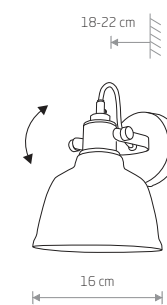

AMALFI

metallized glass, steel, solid brass

■ 9154 ■ 9155

● 1xE27, max 60W