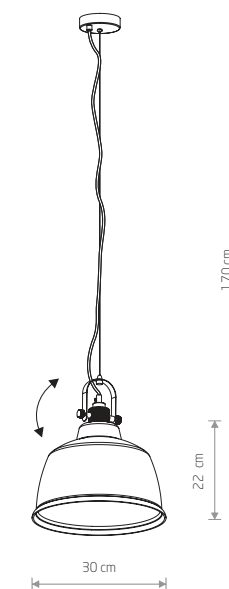

● 1xE27, max 60W

AMALFI M

metallized glass, steel, solid brass

■ 9152 ■ 9153

● 1xE27, max 60W

AMALFI L

metallized glass, steel, solid brass

■ 8380 ■ 8381

● 1xE27, max 40W

■ GOLD

■ SILVER

■ BLACK