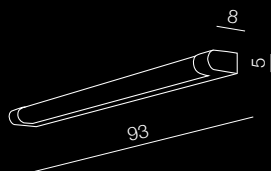

### Margot 930

**AZ1305**

(chrome/white)

1x (T5) HO MAX 39W

bulb included

acryl/metal chrome