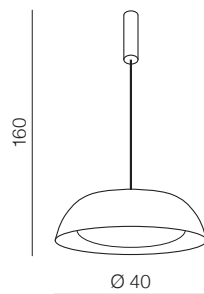

Lenox  
CCT SMART

183

new

CCT = 2600÷6000K Dimmable Remote Control

Lenox Pendant 40 SMART+ Remote Control **RGB**

**AZ3147**

(black/copper)

LED 24W 1720lm CCT RGB