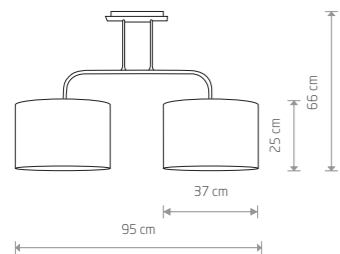

ALICE M 6815

ALICE M 6817

**ALICE XS**  
fabric, painted steel

- 6812 ■ 5723
- 1xE27, max 60W

**ALICE L**  
painted steel, fabric

- 6818 ■ 5386
- 1xE27, max 60W

**ALICE M**  
fabric, painted steel

- 6815 ■ 5383
- 1xE27, max 60W

**ALICE L**  
fabric, painted steel

- 6816 ■ 5384
- 1xE27, max 60W

**ALICE M**  
fabric, painted steel

- 6817
- 2xE27, max 60W

**ALICE**  
fabric, painted steel

- 9083
- 1xE27, max 60W

**ALICE**  
fabric, painted steel

- 9090
- 1xE27, max 60W