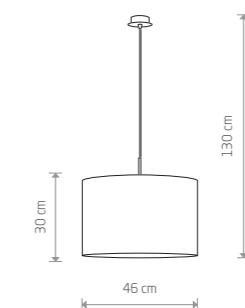

ALICE M 6815

ALICE M 6817

**ALICE XS**  
fabric, painted steel

- 6812 ■ 5723
- 1xE27, max 60W

**ALICE L**  
painted steel, fabric

- 6818 ■ 5386
- 1xE27, max 60W

**ALICE M**  
fabric, painted steel

- 6815 ■ 5383
- 1xE27, max 60W

**ALICE L**  
fabric, painted steel

- 6816 ■ 5384
- 1xE27, max 60W

**ALICE M**  
fabric, painted steel

- 6817
- 2xE27, max 60W

**ALICE**  
fabric, painted steel

- 9083
- 1xE27, max 60W

**ALICE**  
fabric, painted steel

- 9090
- 1xE27, max 60W