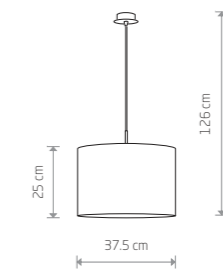

ALICE M 6815

ALICE M 6817

**ALICE XS**  
fabric, painted steel

- 6812 ■ 5723
- 1xE27, max 60W

**ALICE L**  
painted steel, fabric

- 6818 ■ 5386
- 1xE27, max 60W

**ALICE M**  
fabric, painted steel

- 6815 ■ 5383
- 1xE27, max 60W

**ALICE L**  
fabric, painted steel

- 6816 ■ 5384
- 1xE27, max 60W

**ALICE M**  
fabric, painted steel

- 6817
- 2xE27, max 60W

**ALICE**  
fabric, painted steel

- 9083
- 1xE27, max 60W

**ALICE**  
fabric, painted steel