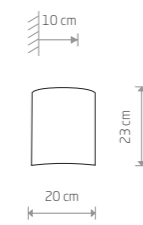

ALICE M 6815

ALICE M 6817

**ALICE XS**  
fabric, painted steel

- 6812 ■ 5723
- 1xE27, max 60W

**ALICE L**  
painted steel, fabric

- 6818 ■ 5386
- 1xE27, max 60W

**ALICE M**  
fabric, painted steel

- 6815 ■ 5383
- 1xE27, max 60W