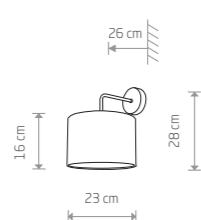

ALICE M 6815

ALICE M 6817

**ALICE XS**  
fabric, painted steel

- 6812 ■ 5723
- 1xE27, max 60W

**ALICE L**  
painted steel, fabric

- 6818 ■ 5386
- 1xE27, max 60W

**ALICE M**  
fabric, painted steel

- 6815 ■ 5383
- 1xE27, max 60W

**ALICE L**  
fabric, painted steel

- 6816 ■ 5384
- 1xE27, max 60W

**ALICE M**  
fabric, painted steel

- 6817
- 2xE27, max 60W

**ALICE**  
fabric, painted steel

- 9083
- 1xE27, max 60W

**ALICE**  
fabric, painted steel