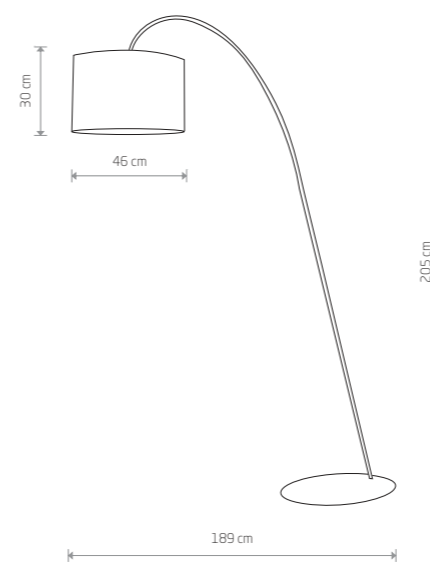

ALICE M 6815

ALICE M 6817

**ALICE XS**  
fabric, painted steel

- 6812 ■ 5723
- 1xE27, max 60W

**ALICE L**  
painted steel, fabric

- 6818 ■ 5386
- 1xE27, max 60W

**ALICE M**  
fabric, painted steel

- 6815 ■ 5383
- 1xE27, max 60W

**ALICE L**  
fabric, painted steel

- 6816 ■ 5384
- 1xE27, max 60W

**ALICE M**  
fabric, painted steel

- 6817
- 2xE27, max 60W

**ALICE**  
fabric, painted steel

- 9083
- 1xE27, max 60W

**ALICE**  
fabric, painted steel

- 9090
- 1xE27, max 60W