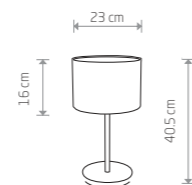

ALICE M 6815

ALICE M 6817

**ALICE XS**  
fabric, painted steel

- 6812 ■ 5723
- 1xE27, max 60W

**ALICE L**  
painted steel, fabric

- 6818 ■ 5386
- 1xE27, max 60W

**ALICE M**  
fabric, painted steel

- 6815 ■ 5383
- 1xE27, max 60W

**ALICE L**  
fabric, painted steel

- 6816 ■ 5384
- 1xE27, max 60W

**ALICE M**  
fabric, painted steel

- 6817
- 2xE27, max 60W

**ALICE**  
fabric, painted steel

- 9083
- 1xE27, max 60W

**ALICE**  
fabric, painted steel