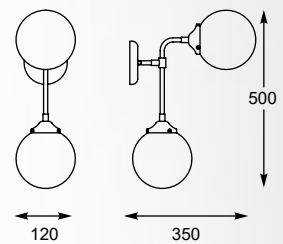

RIANO
Pendant lamp
P0454-08D-SDAC
8xE27 MAX 40W
gold and black metal,
clear glass

RIANO new
Pendant lamp
P0454-01D-F7AC
1xE27 MAX 40W
gold and black metal,
clear glass

RIANO
Wall lamp
W0454-02D-SDAC
2xE27 MAX 40W
gold and black metal,
clear glass