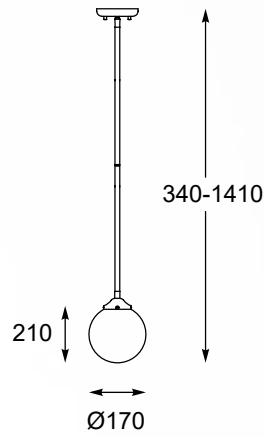

RIANO
Pendant lamp
P0454-08D-SDAC
8xE27 MAX 40W
gold and black metal,
clear glass

RIANO new
Pendant lamp
P0454-01D-F7AC
1xE27 MAX 40W
gold and black metal,
clear glass

RIANO
Wall lamp
W0454-02D-SDAC
2xE27 MAX 40W
gold and black metal,
clear glass