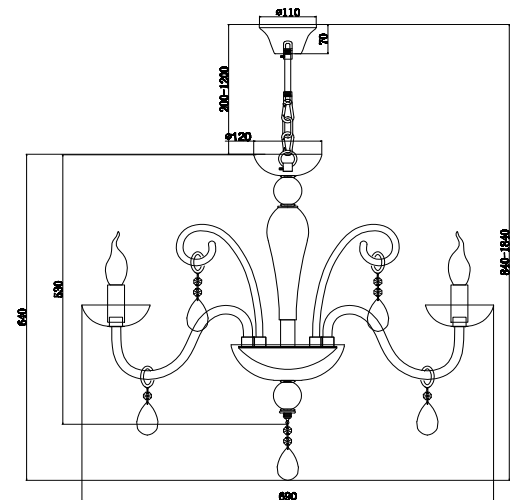

Instruction

DIA011PL-06W

6 x E14 (40W)

Model: DIA011PL-06W
Collection: Diamant Crystal
Series: Cecilia

Ceiling Lamps