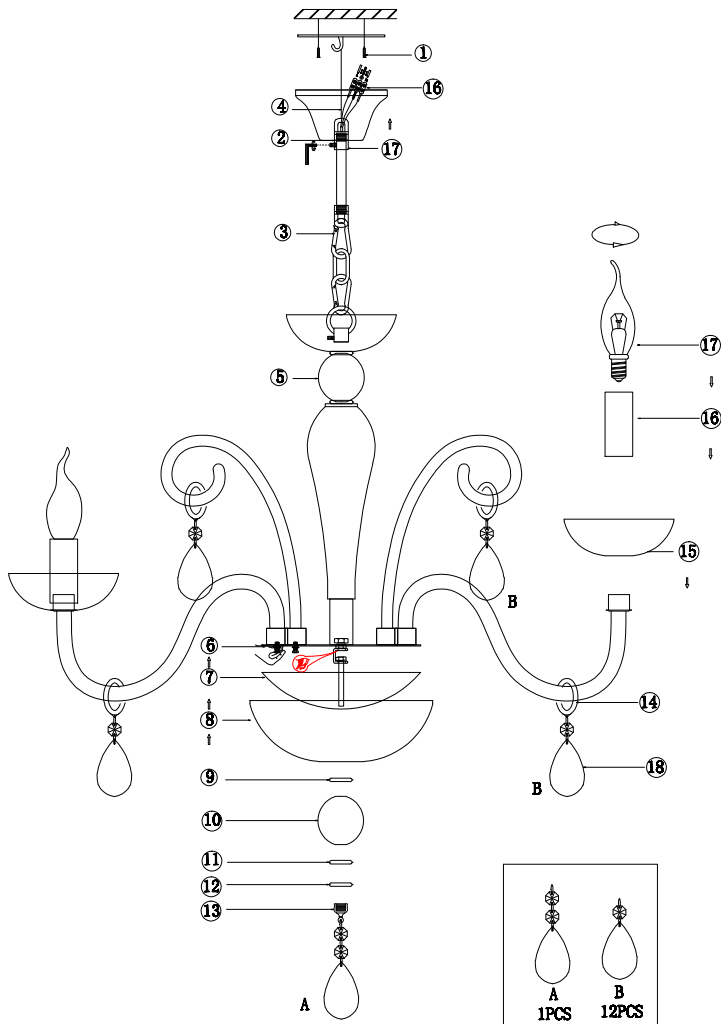

Instruction

DIA011PL-06W

6 x E14 (40W)

Model: DIA011PL-06W
Collection: Diamant Crystal
Series: Cecilia

Ceiling Lamps