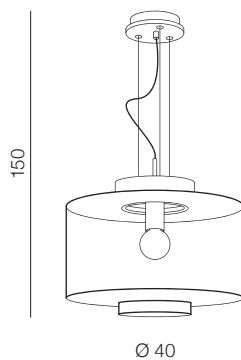

Sorel

119

new

Sorel

AZ3343

(clear)

E27 1xMax 40W only LED
metal/wood/glass/brass