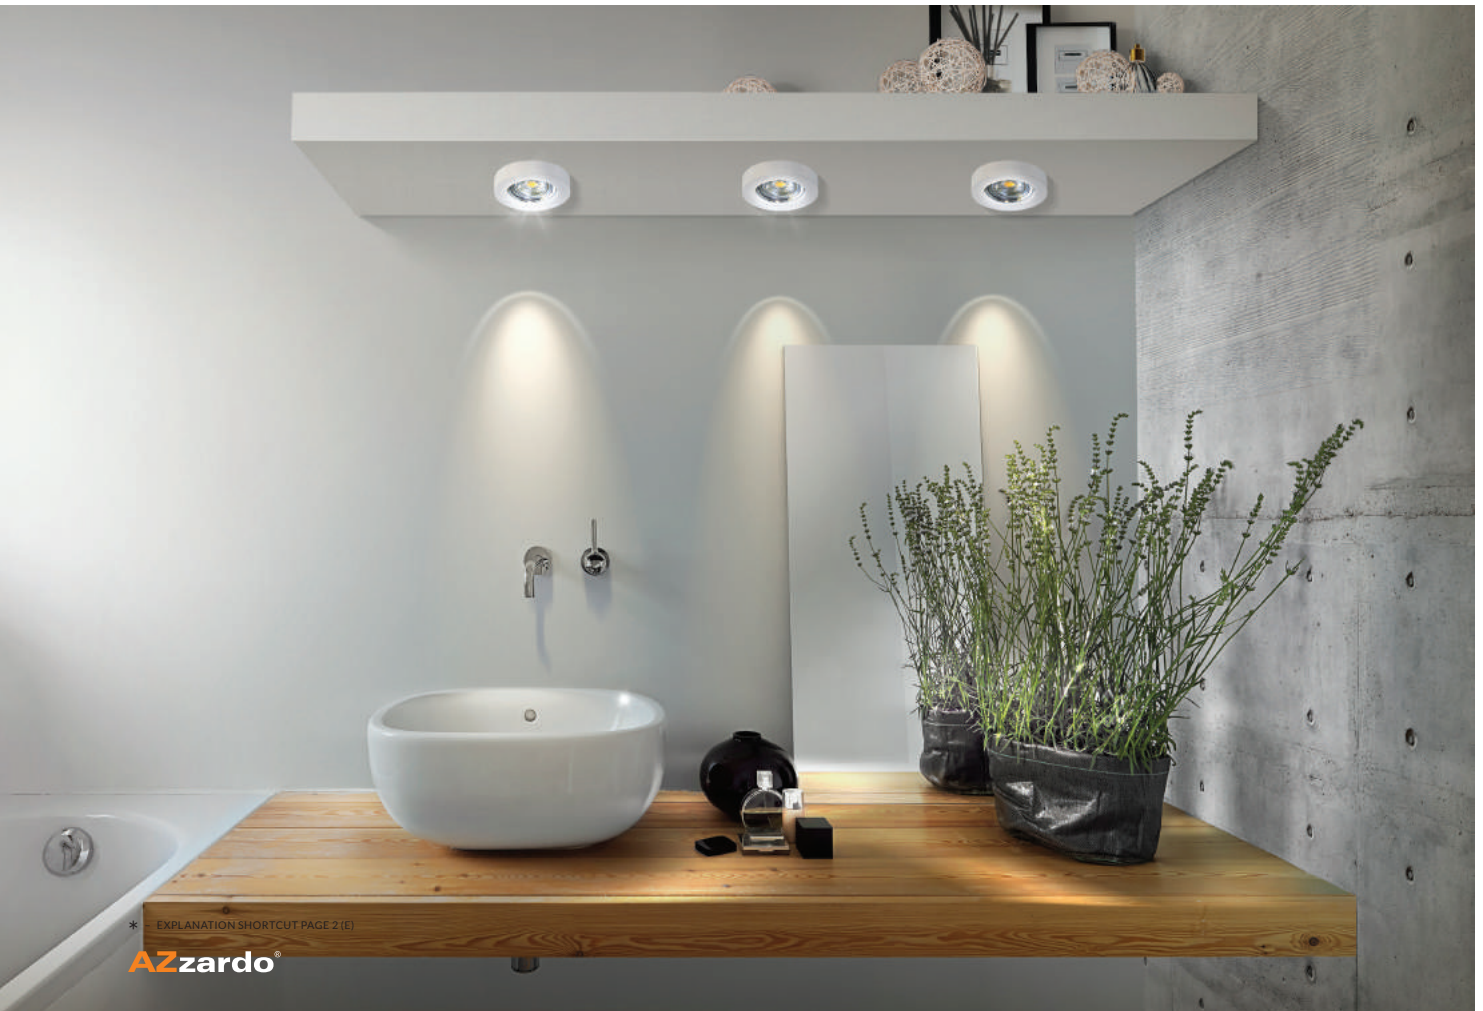

ACR *

SAVIO SQUARE

bulb not included

voltage: 230V	connect GU10 1x Max 50W	
IP20	installation place	<input checked="" type="checkbox"/>
	inlet opening	Ø 5,8cm

COLOUR / NEW INDEX NO.

ACRYL (ACR) **AZ2778**

* EXPLANATION SHORTCUT PAGE 2 (E)