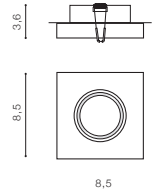

ACR *

SAVIO SQUARE

bulb not included

voltage: 230V	connect GU10 1x Max 50W	
IP20	installation place	<input checked="" type="checkbox"/>
	inlet opening	Ø 5,8cm

COLOUR / NEW INDEX NO.

ACRYL (ACR) **AZ2778**

* EXPLANATION SHORTCUT PAGE 2 (E)