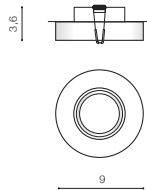

SAVIO

Downlights

ACR *

SAVIO ROUND

bulb not included

voltage: 230V	connect GU10 1x Max 50W	
IP20	installation place	<input checked="" type="checkbox"/>
	inlet opening	Ø 5,8cm

COLOUR / NEW INDEX NO.

ACRYL (ACR) **AZ2779**

ACR *

SAVIO SQUARE

bulb not included

voltage: 230V	connect GU10 1x Max 50W	
IP20	installation place	<input checked="" type="checkbox"/>
	inlet opening	Ø 5,8cm

COLOUR / NEW INDEX NO.

ACRYL (ACR) **AZ2778**

* EXPLANATION SHORTCUT PAGE 2 (E)