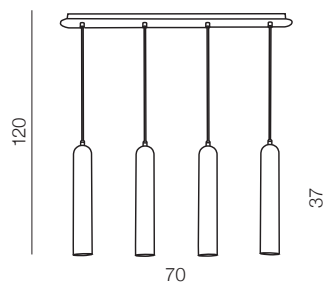

Tubo

354

* BULB NOT INCLUDED

1 BLACK/CHROME

2 WHITE

Tubo 1

- 1 AZ1236 (black/chrome)
- 2 AZ1237 (white)

1x GU10 MAX 50W *
aluminium

Tubo 4

- 2 AZ1239 (white)

4x GU10 MAX 50W *
aluminium