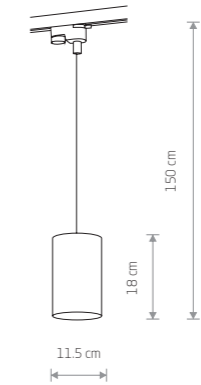

1xGU10, max 10W only LED

PROFILE EYE 9338

PROFILE EYE SUPER A 9325

PROFILE EYE SUPER A

painting steel, plastic PC

9324 9325

1xGU10, max 35W

PROFILE BIT

painting steel, plastic PC

8823

1xGU10 ES111, max 75W

PROFILE BIT 8823

PROFILE EYE FLEX 9332

PROFILE EYE FLEX

painting steel, flexible stem, plastic

9332

1xGU10, max 10W only LED

PROFILE WORKSHOP

painting steel, copper-clad steel, plastic PC

9427

1xE27, max 60W

PROFILE WORKSHOP 9427