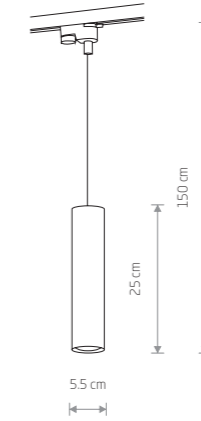

PROFILE EYE SUPER C 9244

PROFILE EYE SUPER C

painting steel, plastic PC

9245 9244

1xGU10, max 35W

PROFILE EYE

painting steel, plastic PC

9337 9338

1xGU10, max 10W only LED

PROFILE EYE 9338

PROFILE EYE SUPER A 9325

PROFILE EYE SUPER A

painting steel, plastic PC

9324 9325

1xGU10, max 35W

PROFILE BIT

painting steel, plastic PC

8823

1xGU10 ES111, max 75W

PROFILE BIT 8823

PROFILE EYE FLEX 9332

PROFILE EYE FLEX

painting steel, flexible stem, plastic

9332

1xGU10, max 10W only LED

PROFILE WORKSHOP

painting steel, copper-clad steel, plastic PC

9427

1xE27, max 60W

PROFILE WORKSHOP 9427