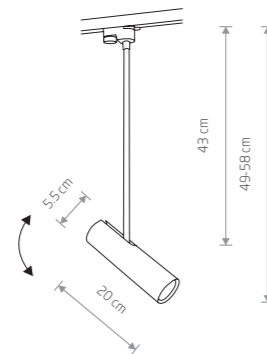

PROFILE EYE SUPER C 9244

PROFILE EYE SUPER C

painting steel, plastic PC

9245 9244

1xGU10, max 35W

PROFILE EYE

painting steel, plastic PC

9337 9338

1xGU10, max 10W only LED

PROFILE EYE 9338

PROFILE EYE SUPER A 9325

PROFILE EYE SUPER A

painting steel, plastic PC

9324 9325

1xGU10, max 35W

PROFILE BIT

painting steel, plastic PC

8823

1xGU10 ES111, max 75W

PROFILE BIT 8823

PROFILE EYE FLEX 9332

PROFILE EYE FLEX

painting steel, flexible stem, plastic

9332

1xGU10, max 10W only LED

PROFILE WORKSHOP

painting steel, copper-clad steel, plastic PC

9427

1xE27, max 60W

PROFILE WORKSHOP 9427