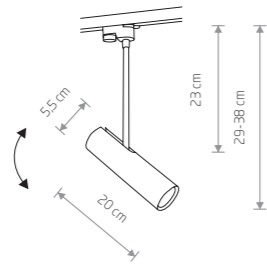

PROFILE EYE SUPER C 9244

PROFILE EYE SUPER C

painting steel, plastic PC

9245 9244

1xGU10, max 35W

PROFILE EYE

painting steel, plastic PC

9337 9338

1xGU10, max 10W only LED

PROFILE EYE 9338

PROFILE EYE SUPER A 9325

PROFILE EYE SUPER A

painting steel, plastic PC

9324 9325

1xGU10, max 35W

PROFILE BIT

painting steel, plastic PC

8823

1xGU10 ES111, max 75W

PROFILE BIT 8823

PROFILE EYE FLEX 9332

PROFILE EYE FLEX

painting steel, flexible stem, plastic

9332