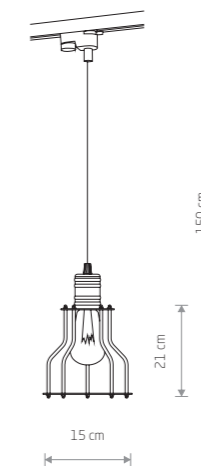

1xGU10, max 10W only LED

PROFILE EYE 9338

PROFILE EYE SUPER A 9325

PROFILE EYE SUPER A

painting steel, plastic PC

9324 9325

1xGU10, max 35W

PROFILE BIT

painting steel, plastic PC

8823

1xGU10 ES111, max 75W

PROFILE BIT 8823

PROFILE EYE FLEX 9332

PROFILE EYE FLEX

painting steel, flexible stem, plastic

9332

1xGU10, max 10W only LED

PROFILE WORKSHOP

painting steel, copper-clad steel, plastic PC

9427

1xE27, max 60W

PROFILE WORKSHOP 9427