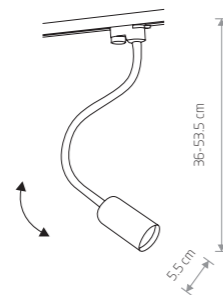

painting steel, plastic PC

8823

1xGU10 ES111, max 75W

PROFILE BIT 8823

PROFILE EYE FLEX 9332

PROFILE EYE FLEX

painting steel, flexible stem, plastic

9332

1xGU10, max 10W only LED

PROFILE WORKSHOP

painting steel, copper-clad steel, plastic PC

9427

1xE27, max 60W

PROFILE WORKSHOP 9427