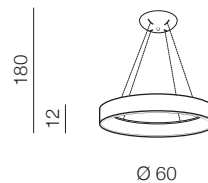

Solvent R Pendant CCT SMART 60 + Remote Control LED

- 1 AZ3971 (grey)
- 2 AZ3970 (white)
- 3 AZ3969 (black)

LED 42W 3300lm CCT
steel/acryl