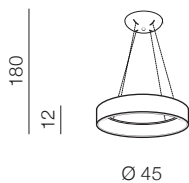

# Solvent CCT SMART

new 222

1 GREY

2 WHITE

3 BLACK

CCT = 3000÷6000K Dimmable Remote Control

**Solvent R Pendant CCT SMART 45 + Remote Control** LED

- 1 AZ3968 (grey)
- 2 AZ3967 (white)
- 3 AZ3966 (black)