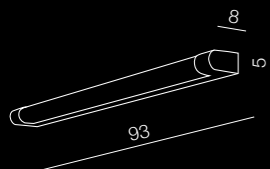

Margot

394

IP44

Margot 930

AZ1305

(chrome/white)
1x (T5) HO MAX 39W
bulb included
acryl/metal chrome

Margot 630

AZ1304

(chrome/white)
1x (T5) HO MAX 24W
bulb included
acryl/metal chrome

Liliane

395

IP44

Liliane

AZ1297

(chrome/white)
2x G9 MAX 33W
opal glass/metal chrome