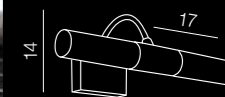

(chrome/white)
1x (T5) HO MAX 24W
bulb included
acryl/metal chrome

Liliane

395

IP44

Liliane

AZ1297

(chrome/white)
2x G9 MAX 33W
opal glass/metal chrome