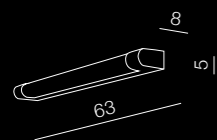

Margot

394

IP44

Margot 930

AZ1305

(chrome/white)
1x (T5) HO MAX 39W
bulb included
acryl/metal chrome

Margot 630

AZ1304

(chrome/white)
1x (T5) HO MAX 24W
bulb included
acryl/metal chrome

Liliane

395

IP44

Liliane

AZ1297

(chrome/white)
2x G9 MAX 33W
opal glass/metal chrome