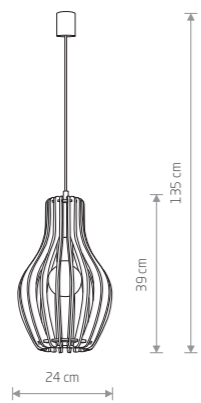

### IKA C

plywood, painted steel

4173

1xE27, max 60W

### IKA A

plywood, painted steel

4171

1xE27, max 60W

### IKA D

plywood, painted steel

4174

1xE27, max 60W

BIO 6333

### BIO

plywood

6333

1xGU10, max 35W

plywood

9847

1xE27, max 40W