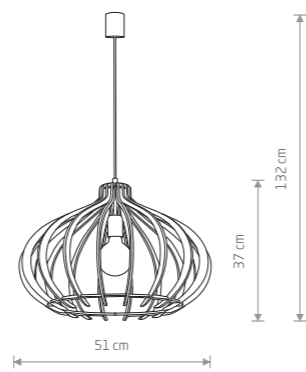

### IKA C

plywood, painted steel

4173

1xE27, max 60W

### IKA A

plywood, painted steel

4171

1xE27, max 60W